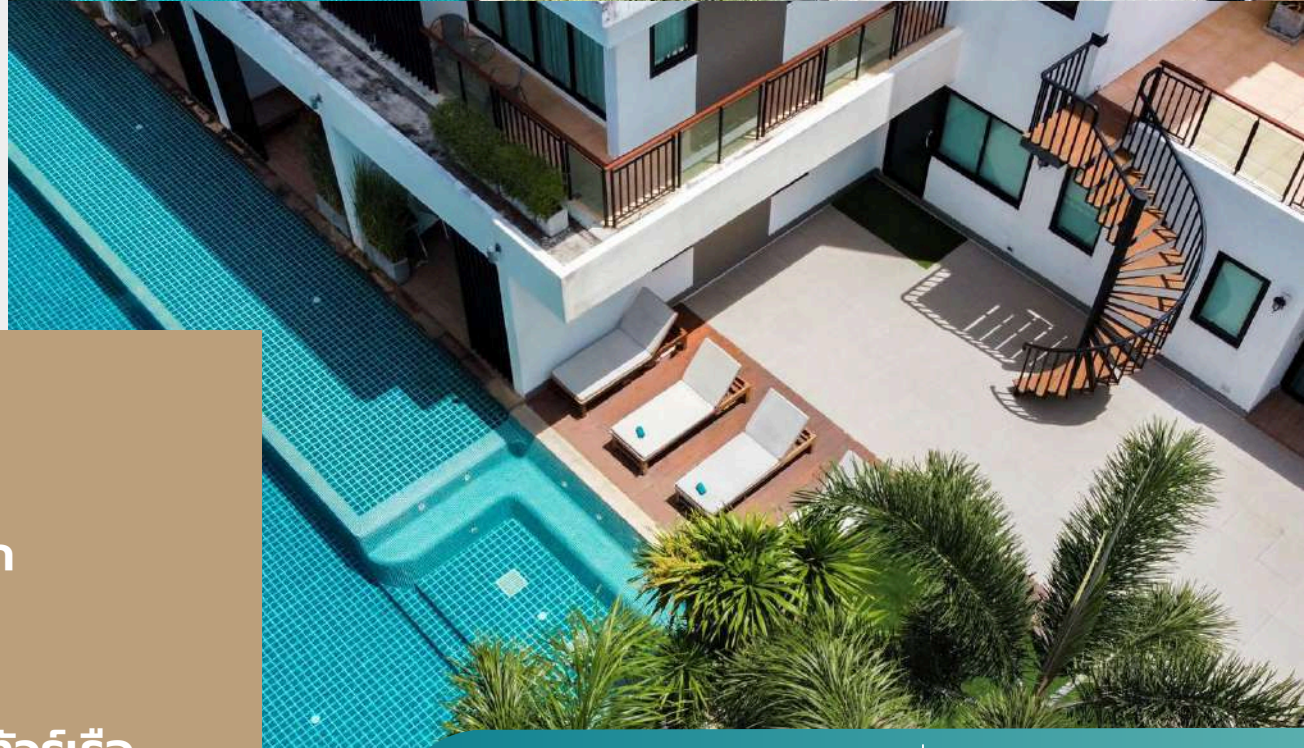

THE PAGO PHUKET

ที่พักภูเก็ต

ซิลิมสระ พักใกล้เมืองเก่า

RESTAURANT ร้านอาหาร

ROOM SERVICE บริการในห้องพัก

TRANSPORTATION รถรับ-ส่ง

TOUR & ACTIVITY กิจกรรมและทัวร์เรือ

☎ 076 373 111

THEPAGOHOTELPHUKET.COM

LINE

@THEPAGOHOTEL